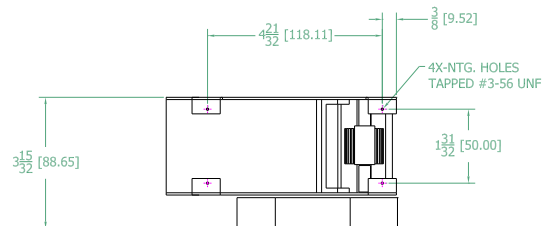

REAR VIEW

TOP VIEW

FRONT VIEW

REAR VIEW

LEFT VIEW

FRONT VIEW

RIGHT VIEW

BOTTOM VIEW

CTD-102 SERIES CARD/TICKET DISPENSER
CUSTOMER INSTALLATION GUIDE