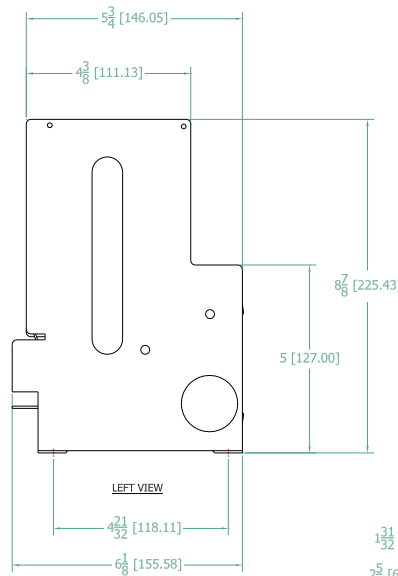

REAR VIEW

TOP VIEW

FRONT VIEW

REAR VIEW

LEFT VIEW

FRONT VIEW

RIGHT VIEW

BOTTOM VIEW

CTD-102 SERIES CARD/TICKET DISPENSER
CUSTOMER INSTALLATION GUIDE