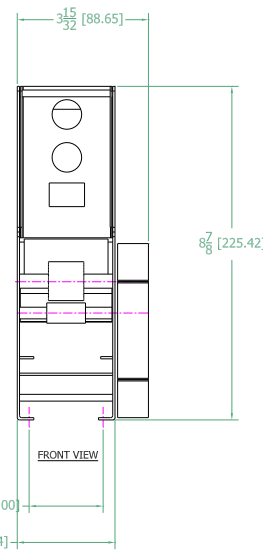

REAR VIEW

TOP VIEW

FRONT VIEW

REAR VIEW

LEFT VIEW

FRONT VIEW

RIGHT VIEW

BOTTOM VIEW

CTD-102 SERIES CARD/TICKET DISPENSER
CUSTOMER INSTALLATION GUIDE