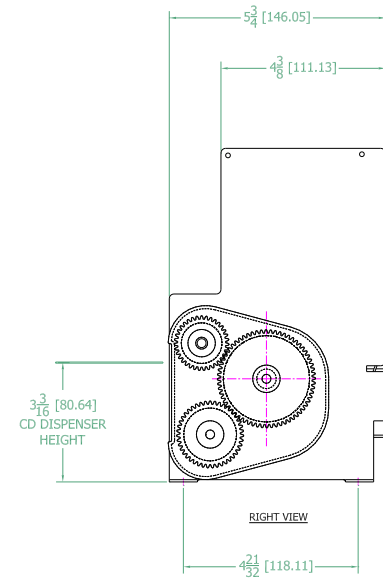

REAR VIEW

TOP VIEW

FRONT VIEW

REAR VIEW

LEFT VIEW

FRONT VIEW

RIGHT VIEW

BOTTOM VIEW

CTD-102 SERIES CARD/TICKET DISPENSER
CUSTOMER INSTALLATION GUIDE