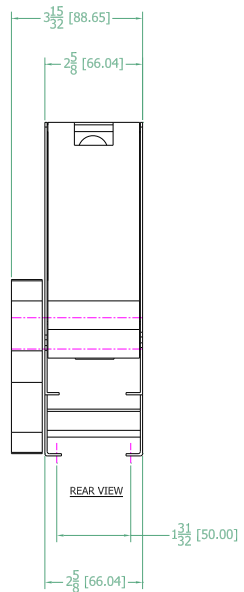

REAR VIEW

TOP VIEW

FRONT VIEW

REAR VIEW

LEFT VIEW

FRONT VIEW

RIGHT VIEW

BOTTOM VIEW

CTD-102 SERIES CARD/TICKET DISPENSER
CUSTOMER INSTALLATION GUIDE